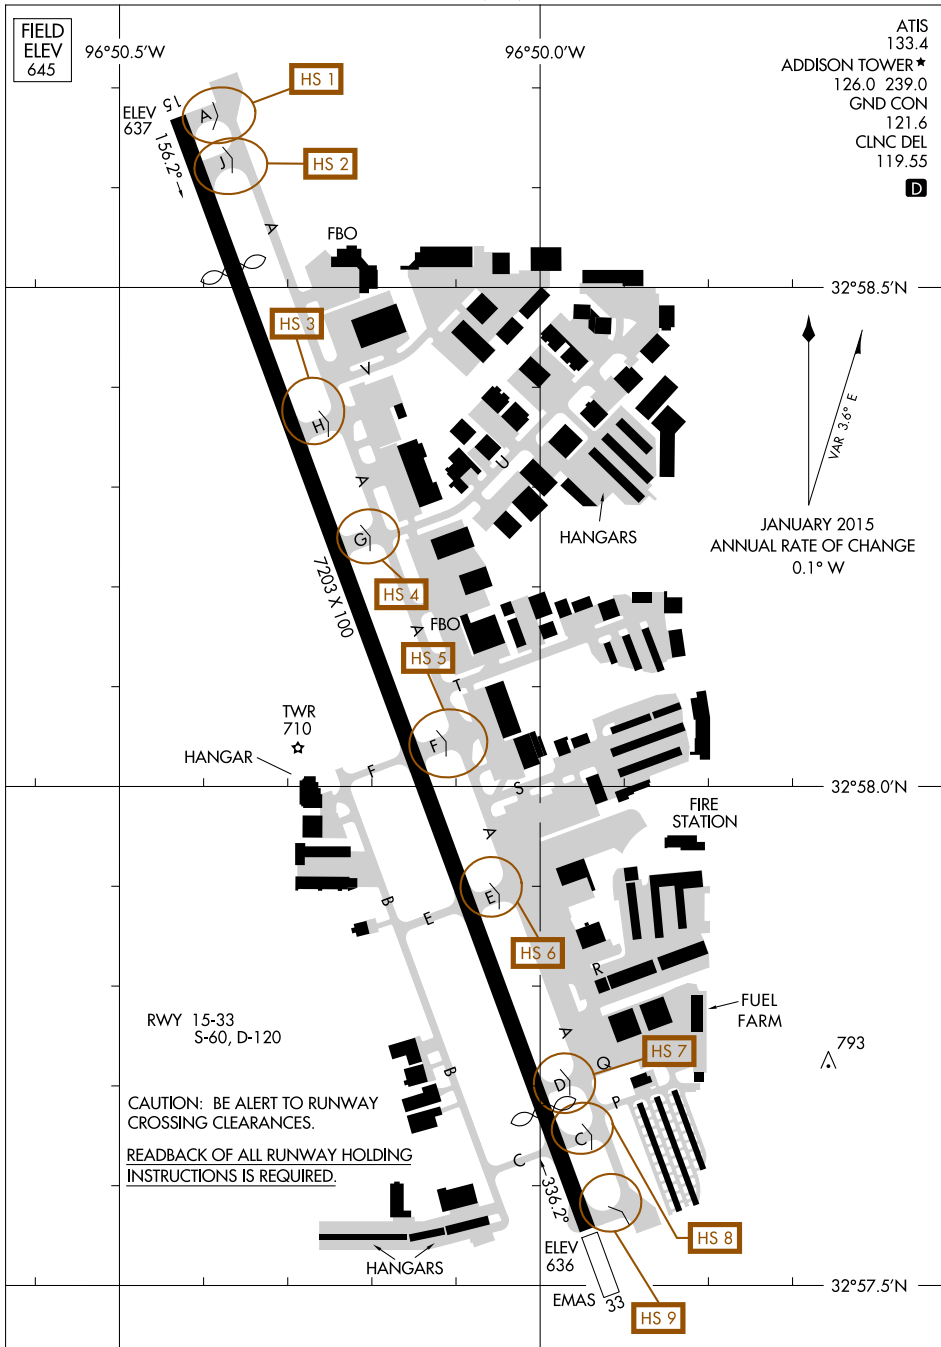

17173
AIRPORT DIAGRAM

AL-768 (FAA)

ADDISON (ADS)
 DALLAS, TEXAS

SC-2. 05 DEC 2019 to 02 JAN 2020

SC-2. 05 DEC 2019 to 02 JAN 2020

AIRPORT DIAGRAM
 17173

DALLAS, TEXAS
ADDISON (ADS)