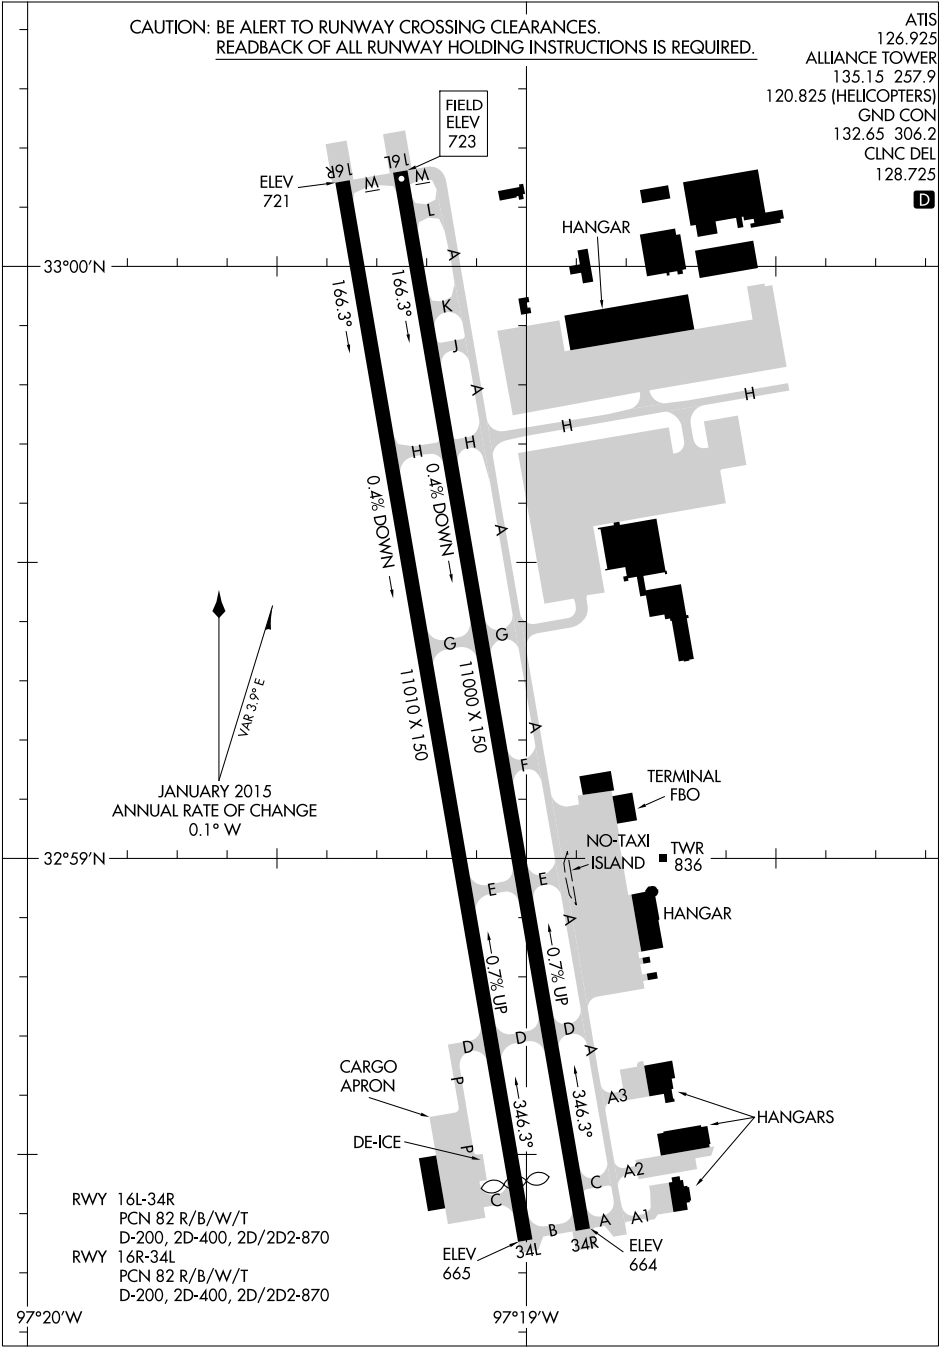

# AIRPORT DIAGRAM

AL-6918 (FAA)

FORT WORTH ALLIANCE (A/FW)  
FORT WORTH, TEXAS

CAUTION: BE ALERT TO RUNWAY CROSSING CLEARANCES.  
READBACK OF ALL RUNWAY HOLDING INSTRUCTIONS IS REQUIRED.

ATIS 126.925  
ALLIANCE TOWER 135.15 257.9  
120.825 (HELICOPTERS)  
GND CON 132.65 306.2  
CLNC DEL 128.725

SC-2, 05 DEC 2019 to 02 JAN 2020

SC-2, 05 DEC 2019 to 02 JAN 2020