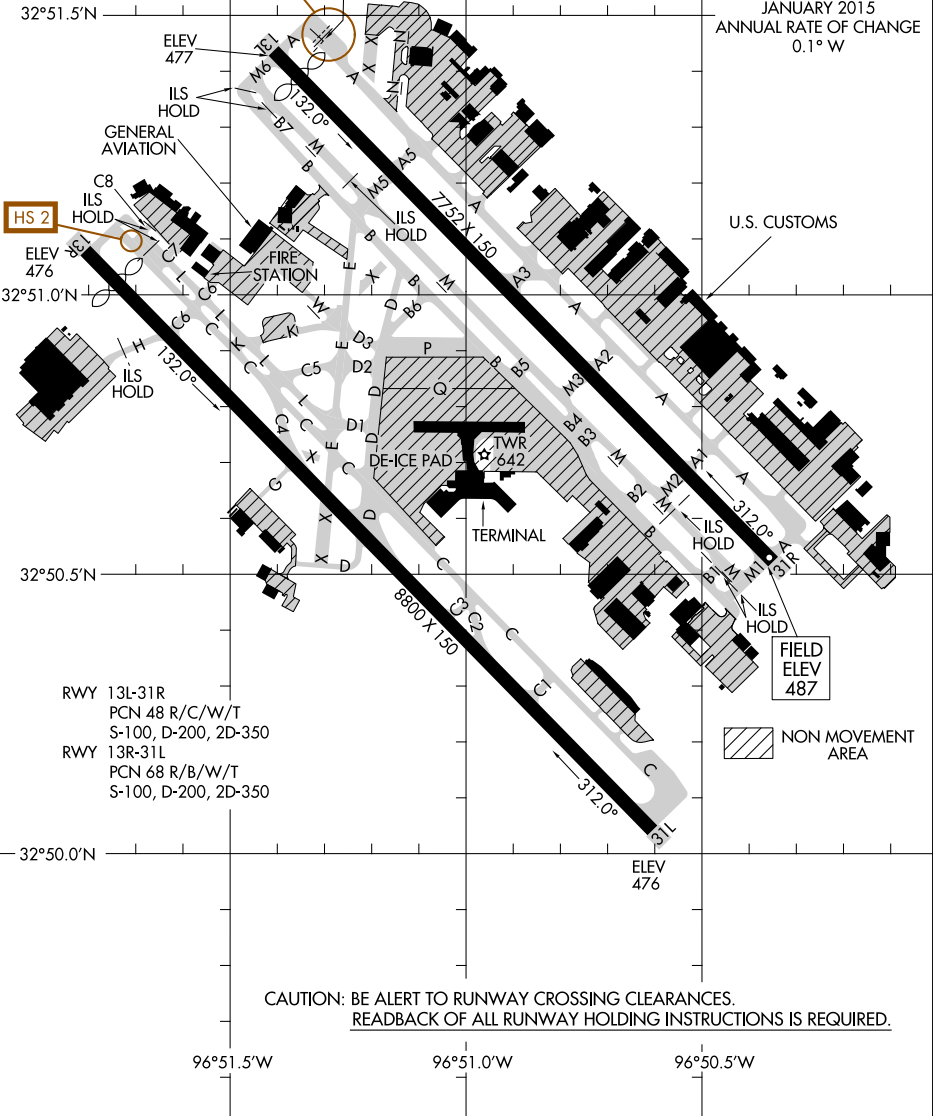

19339  
**AIRPORT DIAGRAM**

AL-106 (FAA)

**DALLAS LOVE FIELD (DAL)**  
 DALLAS, TEXAS

D-ATIS  
 120.15  
 LOVE TOWER  
 123.7 239.3  
 GND CON  
 121.75 348.6  
 CLNC DEL  
 127.9  
 CPDLC  
**D**

JANUARY 2015  
 ANNUAL RATE OF CHANGE  
 0.1° W

SC-2. 05 DEC 2019 to 02 JAN 2020

SC-2. 05 DEC 2019 to 02 JAN 2020

**CAUTION: BE ALERT TO RUNWAY CROSSING CLEARANCES.  
 READBACK OF ALL RUNWAY HOLDING INSTRUCTIONS IS REQUIRED.**

19339  
**AIRPORT DIAGRAM**

DALLAS, TEXAS  
**DALLAS LOVE FIELD (DAL)**