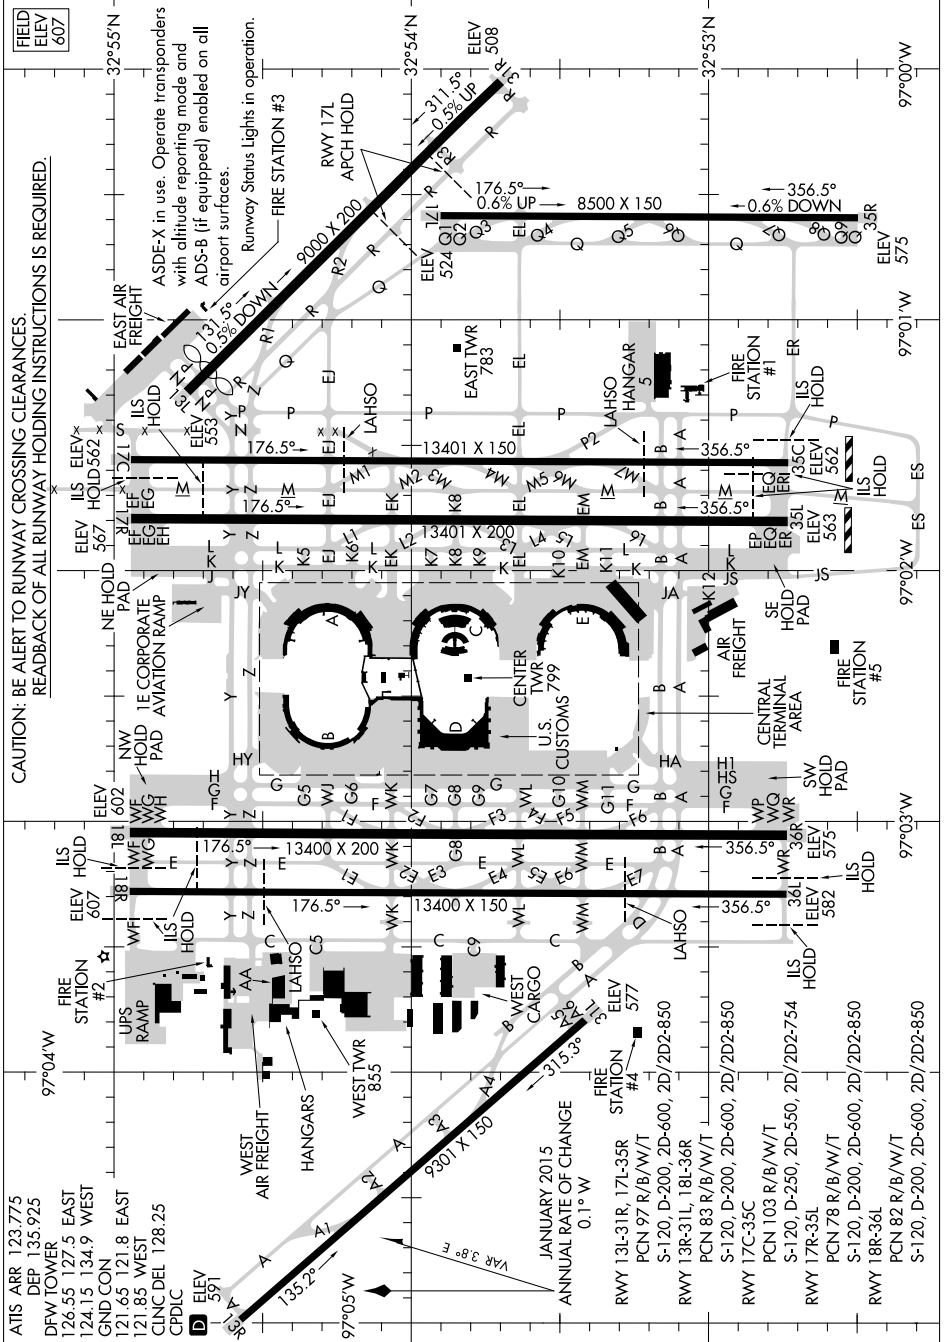

# AIRPORT DIAGRAM

AL-6039 (FAA)

SC-2, 05 DEC 2019 to 02 JAN 2020

SC-2, 05 DEC 2019 to 02 JAN 2020

# AIRPORT DIAGRAM